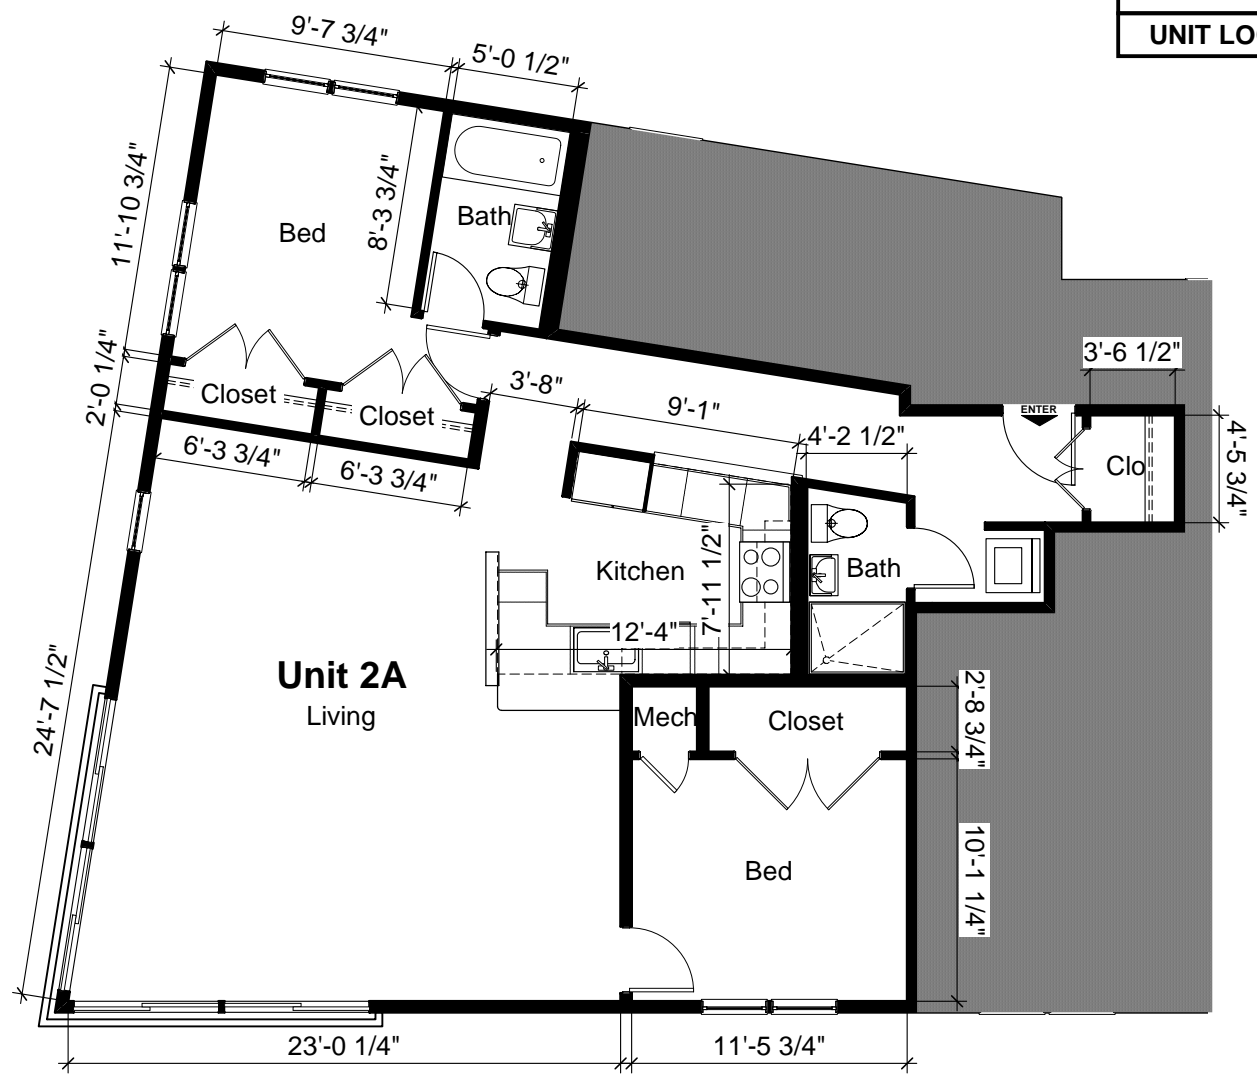

Somerville
Housing
Group

70-80 Webster Avenue
Somerville, MA

**EvB DESIGN/
TWINSPINE** incorporated
architects, planners & consultants

35 Medford St
Somerville, MA 02143

phone(617) 623 2222
phone(617)629 0059
fax(617)629 2971

Project no.:	SHG-3
Drawn by:	
Date:	8-20-07
Checked by:	
Revisions:	

Notes:

1 Unit A, 2nd Floor
2A Scale: 1/8" = 1'-0"
Unit Area = 1115 sqft

2A